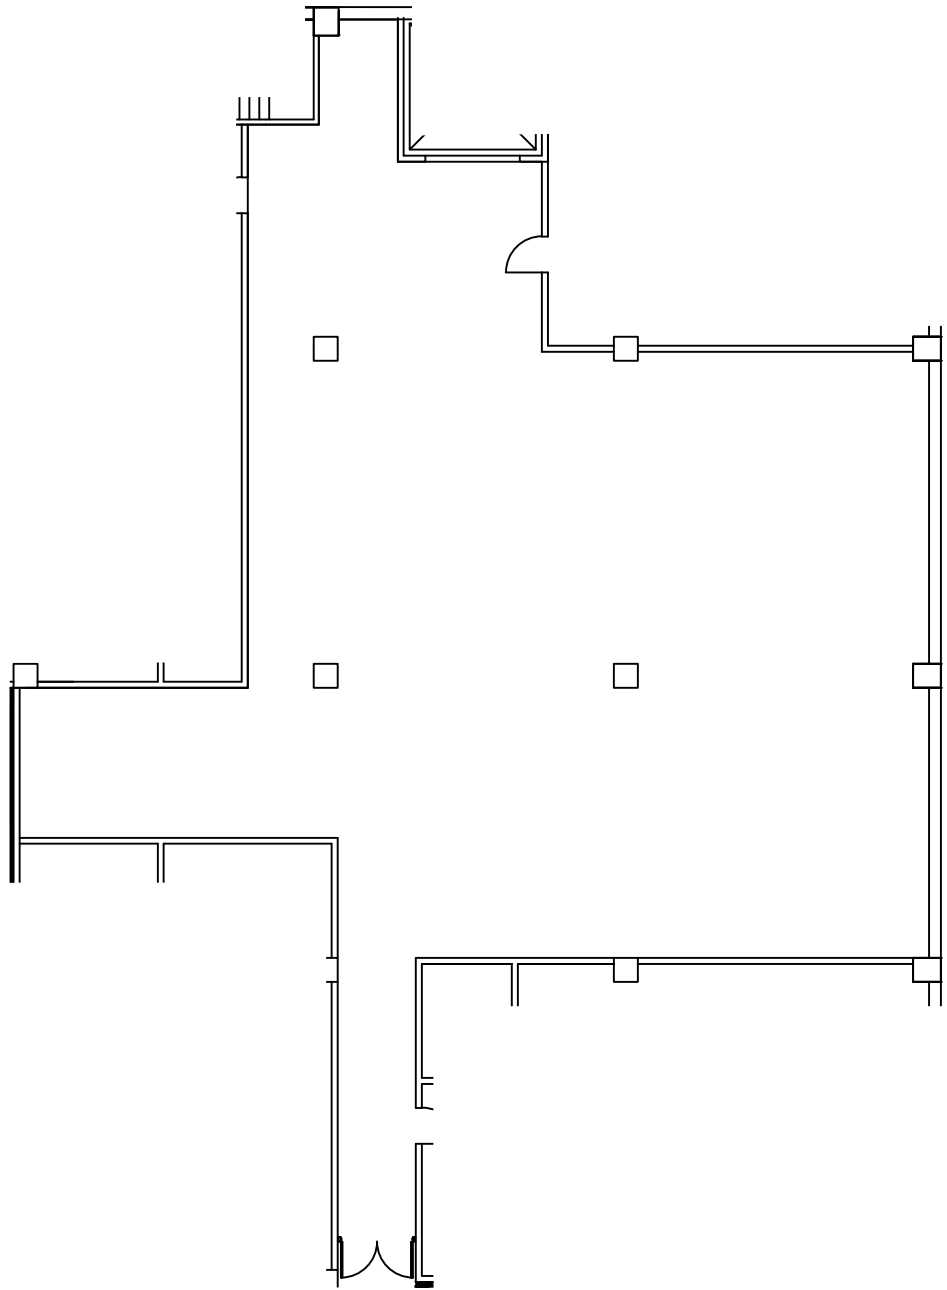

7
1
2
3
4
5
6
7
8
9
10
11
12

CARDARELLI
Architecture and Planning
287 RAVENHURST ROAD, SUITE 402
ROCHELLE, NY 14626
Phone: 914.437.9547 Fax: 914.437.9565

BSMT

DATE:
12/10/12

SCALE:
1/16"=1'-0"

WAREHOUSE
145 HUGUENOT
NEW ROCHELLE, NY